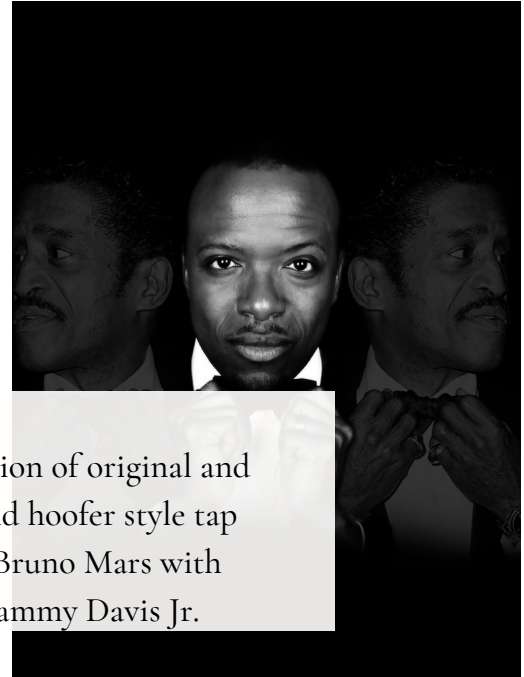

Solomon Jaye

SINGER / DANCER / GUITARIST

TAP INTO SOUL

Solomon Jaye taps into “high energy soul” with his unique fusion of original and classic Jazz / Soul music along with guitar accompaniment and hooper style tap dancing. He delivers vocals reminiscent of Marvin Gaye and Bruno Mars with movement that hints of James Brown, Micheal Jackson and Sammy Davis Jr.